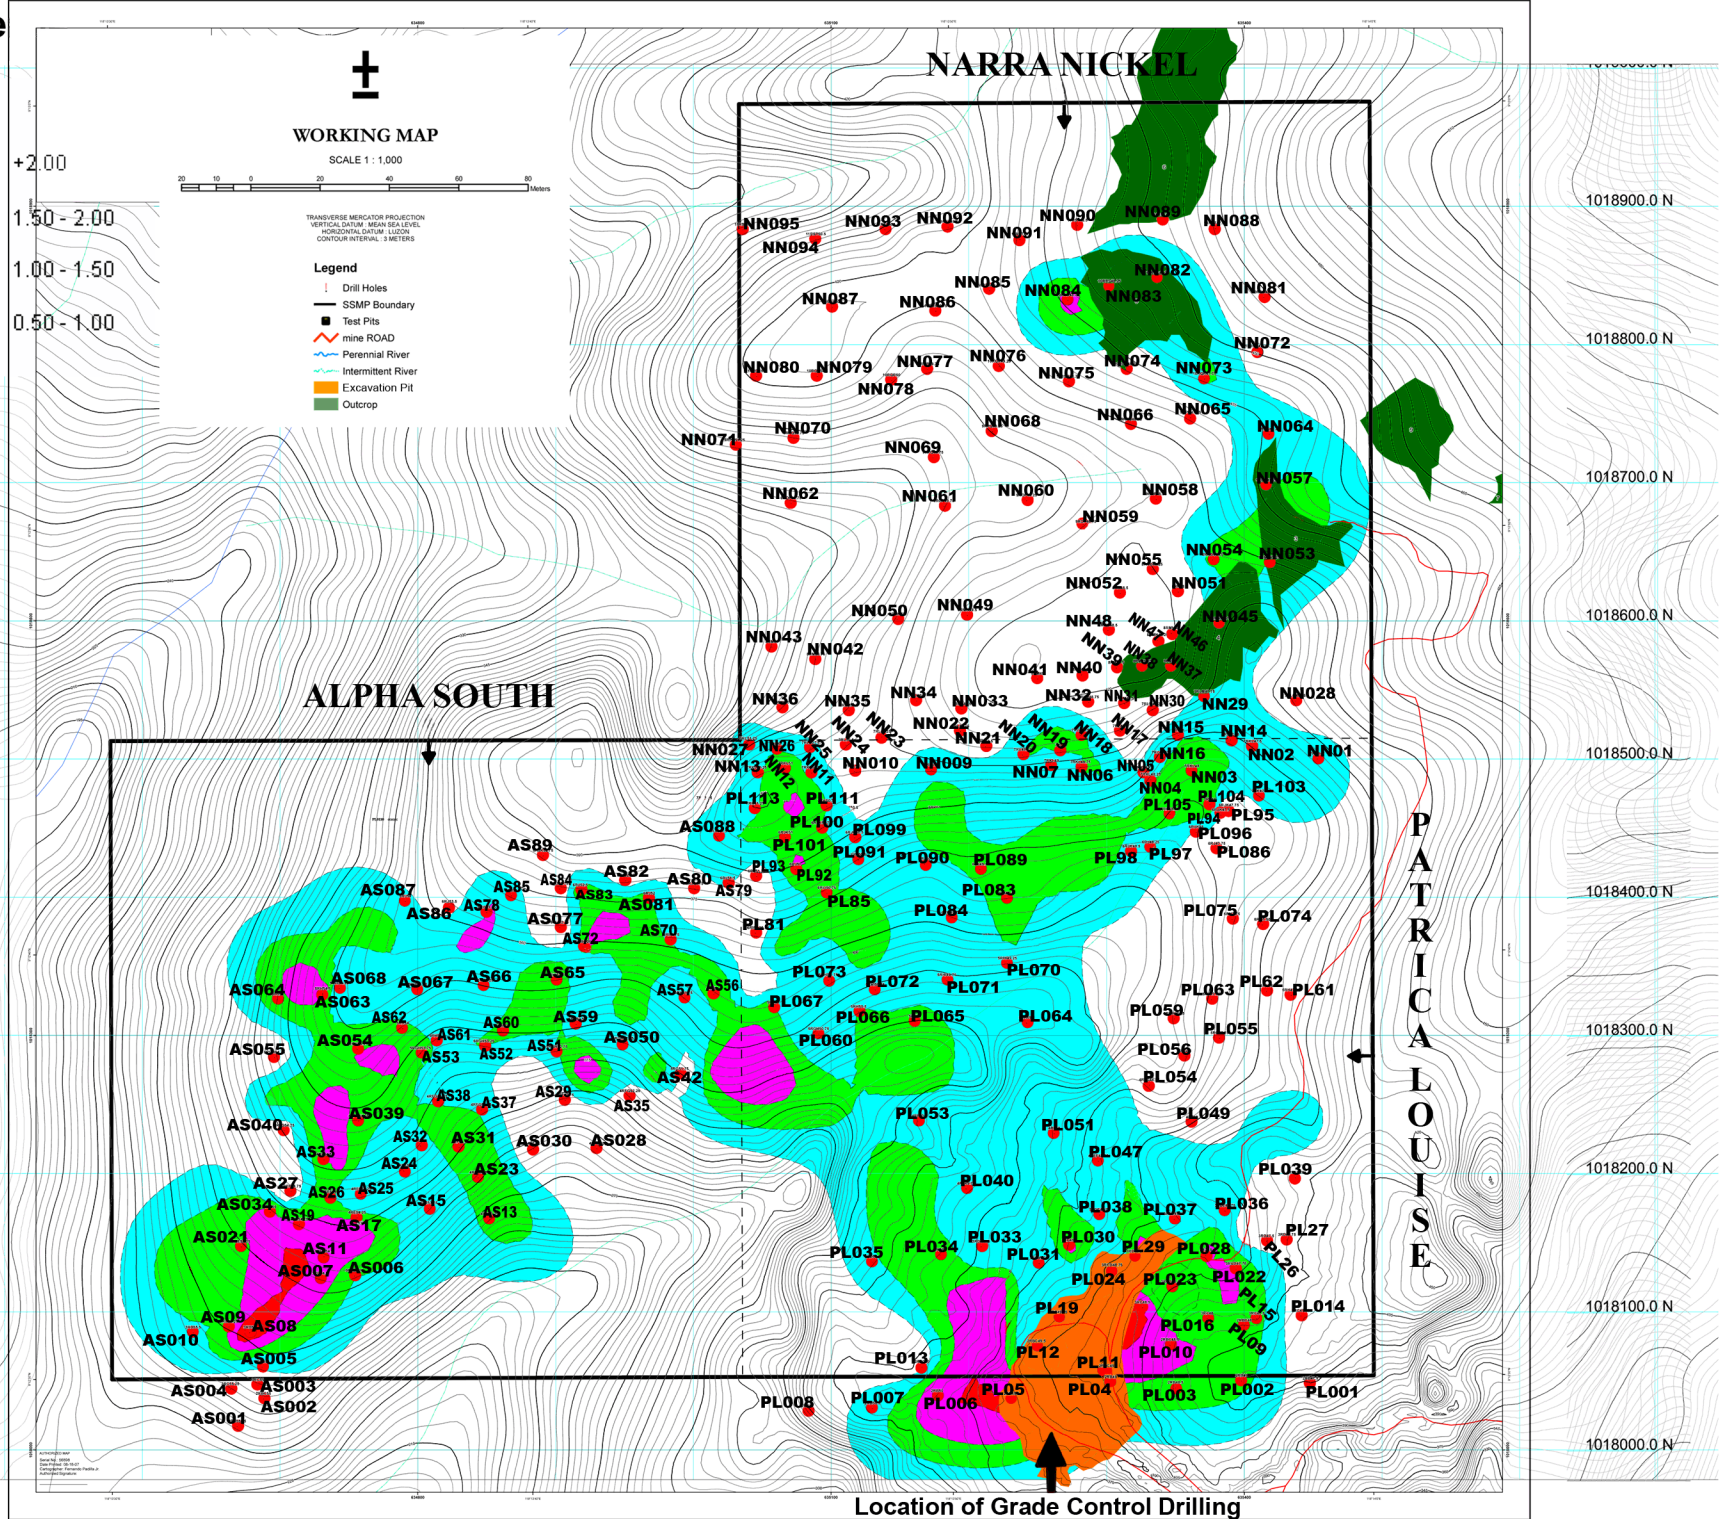

# ALPHA SOUTH; PATRICIA LOUISE AND NARRA NICKEL (SSMO) AREAS DELINEATION OF MINERALIZED MATERIAL – EXPLORATION HOLES (EACH SSMO IS 20 HECTARES IN SIZE)

**% Ni grade**

**PATRICIA LOUISE**

**NARRA NICKEL**

**ALPHA SOUTH**

1018900.0 N  
1018800.0 N  
1018700.0 N  
1018600.0 N  
1018500.0 N  
1018400.0 N  
1018300.0 N  
1018200.0 N  
1018100.0 N  
1018000.0 N

1018900.0 N  
1018800.0 N  
1018700.0 N  
1018600.0 N  
1018500.0 N  
1018400.0 N  
1018300.0 N  
1018200.0 N  
1018100.0 N  
1018000.0 N